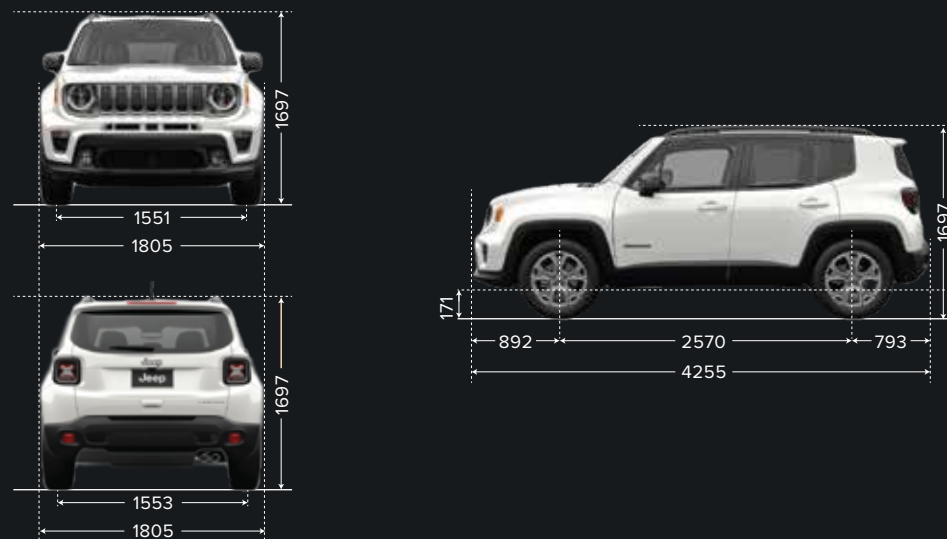

DIMENSIONS (in mm)