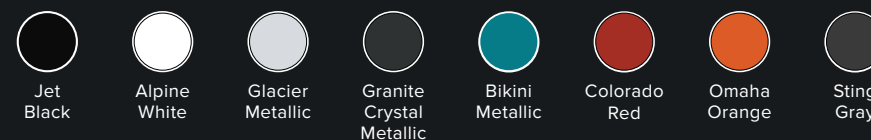

CONVENIENCE

Air Condition ATC with Dual Zone Control
Keyless Enter-N-Go
Power Windows with Front 1-Touch Up & Down
Power Windows for 2nd Row
Rear Window with Wiper / Washer & Defroster
Rear View Day / Night Mirror
Steering Wheel Mounted Audio Controls
Sun Visors w/ illum Vanity Mirrors
Auto Headlamps
Rain Sensitive Windshield Wipers

Actual specifications may vary from models shown.

BLIND SPOT MONITORING & REAR CROSS PATH DETECTION

Maintain a safety perimeter with the help of these sensor systems. Chimes and illuminated icons notify you when side or rear blind spots are encroached.